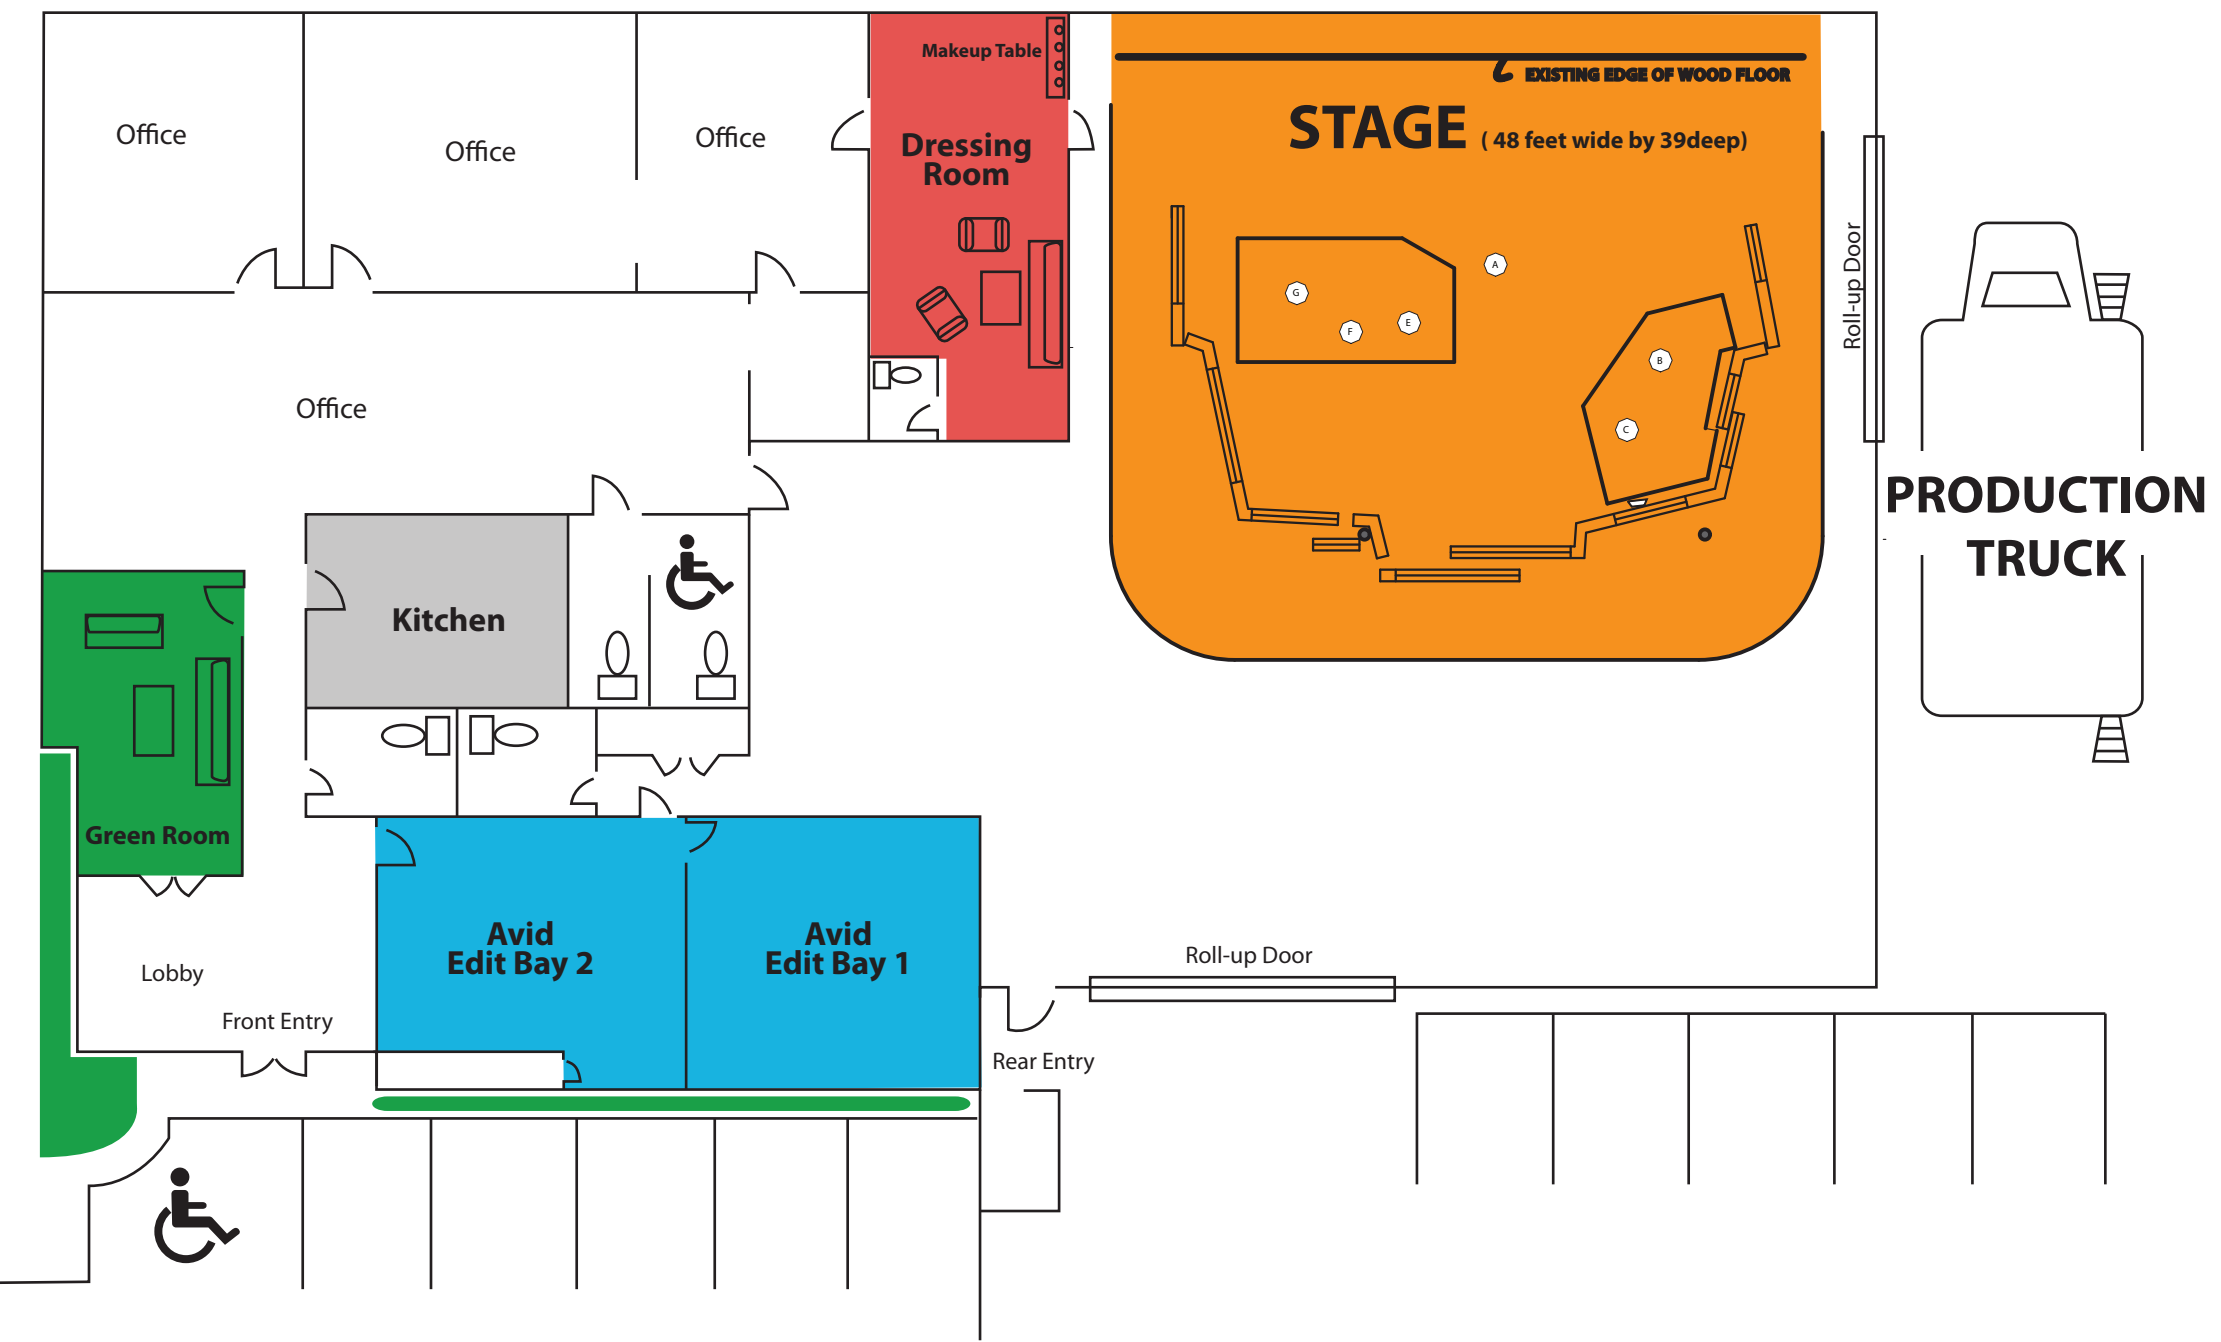

H O O V E R S T R E E T

****Not to scale**

PRODUCTION TRUCK

STAGE (48 feet wide by 39 deep)

Kitchen

Green Room

Dressing Room

Avid Edit Bay 2

Avid Edit Bay 1

Lobby

Front Entry

Rear Entry

Roll-up Door

Roll-up Door

EXISTING EDGE OF WOOD FLOOR

Makeup Table

Office

Office

Office